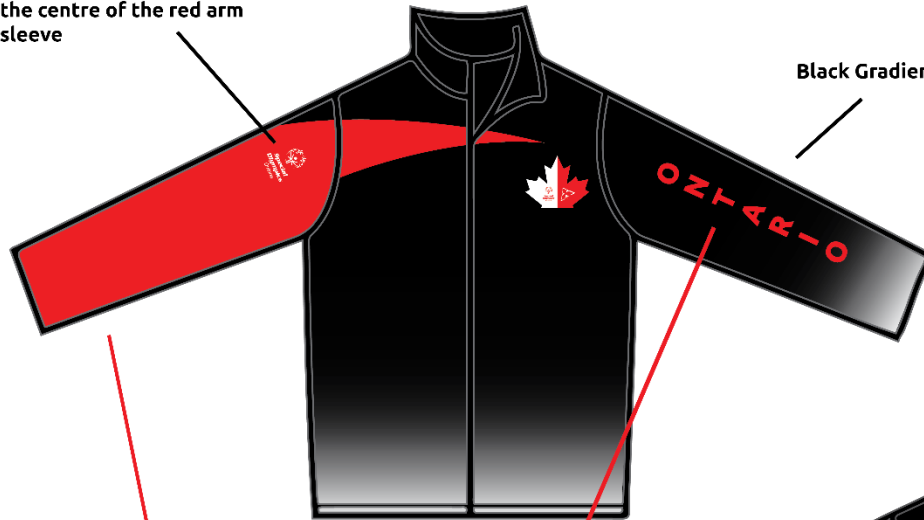

Speed Skating Athletes	Short Track Race Suit	Red with Black/White	13	Sublimation similar to clothing design (Appendix C)
	Tear Away Pants (lined)	Black	13	N/A
Curling and Bowling Athletes and Coaches	Golf Shirt	Red	114	Left Ch: SOO Logo (White)
	Golf Shirt	Black	114	Left Ch: SOO Logo (White)
Figure Skating Athletes	Competition Body Suit Female (Dress)	Red w Black/White	10	Sublimation similar to clothing design (Appendix C)
	Competition Body Suit Male (Top)	Red w Black/White	3	Sublimation similar to clothing design (Appendix C)
Floor Hockey Teams (4)	Hockey Jersey	Home (Red) and Away (White) (see design in Appendix C)	68 of each	Front: ONTARIO Back: Player #
	Black Polyester Track Pant	Black	64	n/a
Floor Hockey Coaches	Golf Shirt	Red	12	Left Ch: SOO Logo (white)
		Black	12	Left Ch: SOO Logo (white)
Team Leadership	Golf Shirt	Red	16	Left Ch: SOO Logo (white)
	Golf Shirt	Black	16	Left Ch: SOO Logo (white)

APPENDIX C – UNIFORM DESIGN IDEAS

Team Ontario Jacket Design

White Special Olympics Ontario Logo will be placed in the centre of the red arm sleeve

Black Gradient is #000000

Red Strip is #FF0000

TEAM ONTARIO written in Ubuntu Bold will be placed in the centre of the black arm sleeve