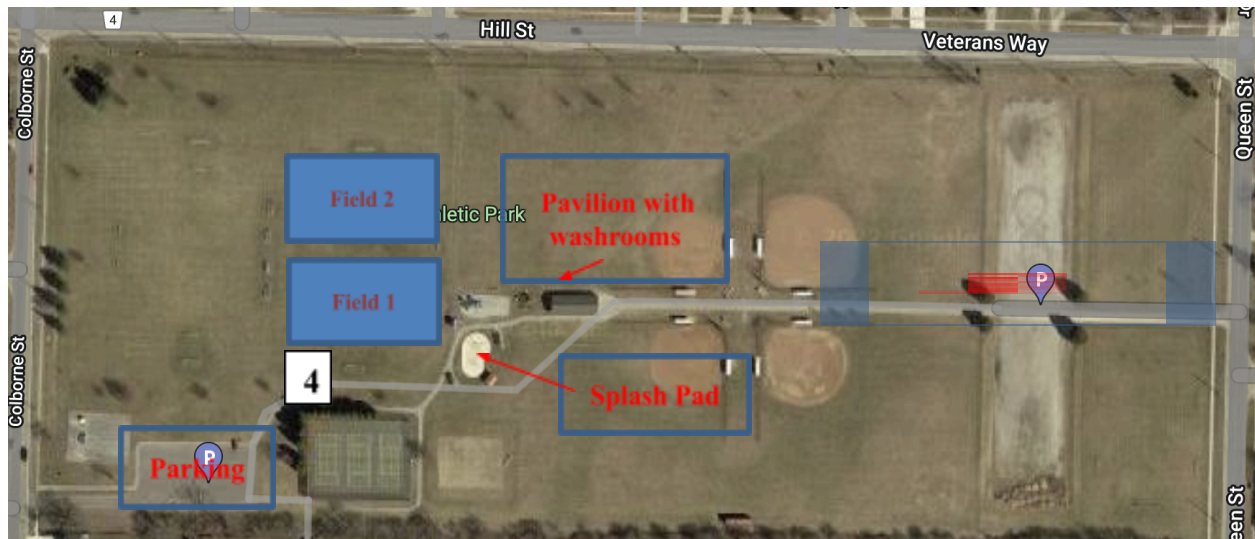

Coming from Windsor/Lasalle

- Follow Hwy 3B and Dougall Pkwy to ON-401 E in Techumseh
- Take Pain Line/Chatham-Kent County Rd 35 and Bear Line Rd/Chatham-Kent County Rd 43 to St Clair Rd/ON-40 N.
- Continue on On-40 N to St. Clair Township
- Follow Hill St. Regional Rd 4 to Colborne St in Corunna

Antonio's Pizza – 443 Lyndoch Street, Corunna (3 minutes from the soccer fields)

Little Ceasars – 197 Hill Street, Cournna (2 minutes from the soccer fields)

Subway – 360 Lyndoch Street, Corunna (3 minutes from the soccer fields)